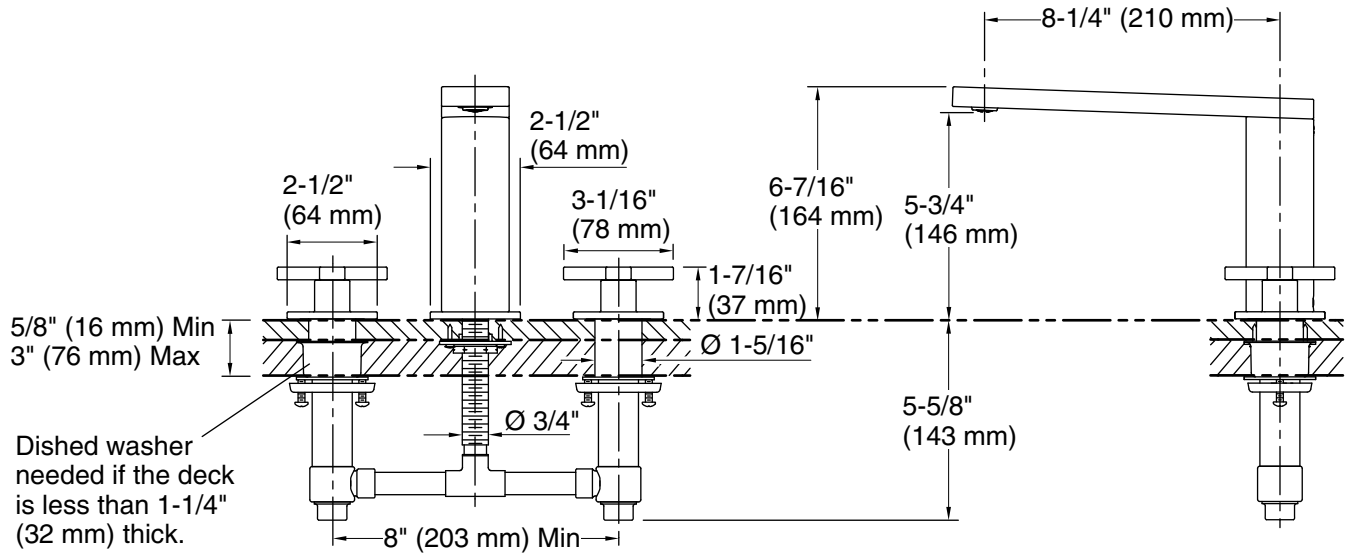

Finished Deck-Mount
Installation Only

Technical Information

All product dimensions are nominal.

Spout:

Spout reach: 8-1/4" (210 mm)

Notes

Install this product according to the installation guide.

ADA compliant when installed to the specific requirements of these regulations.